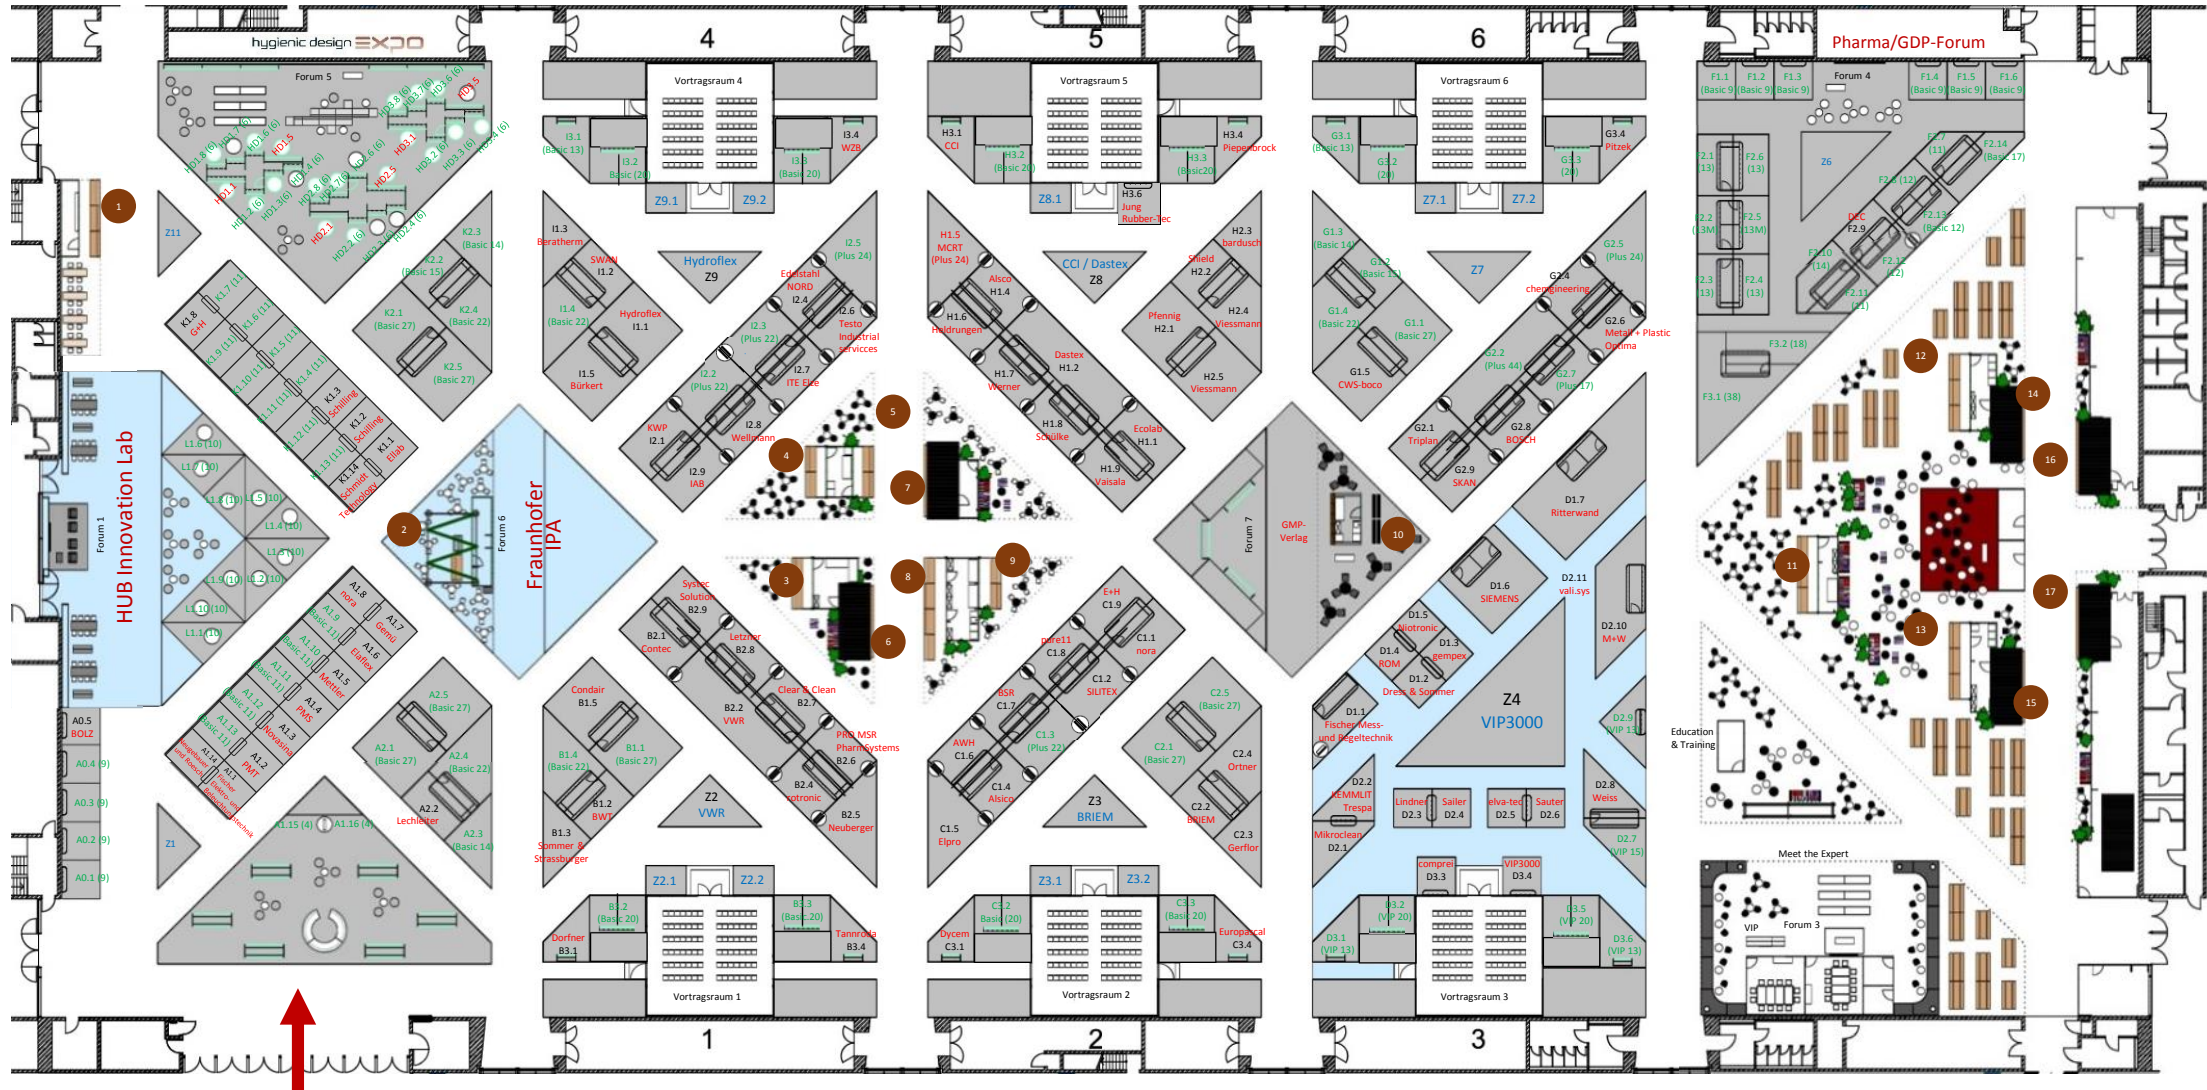

LOUNGE - PLUS

LOUNGE - Basic

Bars

HUB Innovation Lab

Fraunhofer IPA

Pharma/GDP-Forum

Education & Training

Meet the Expert